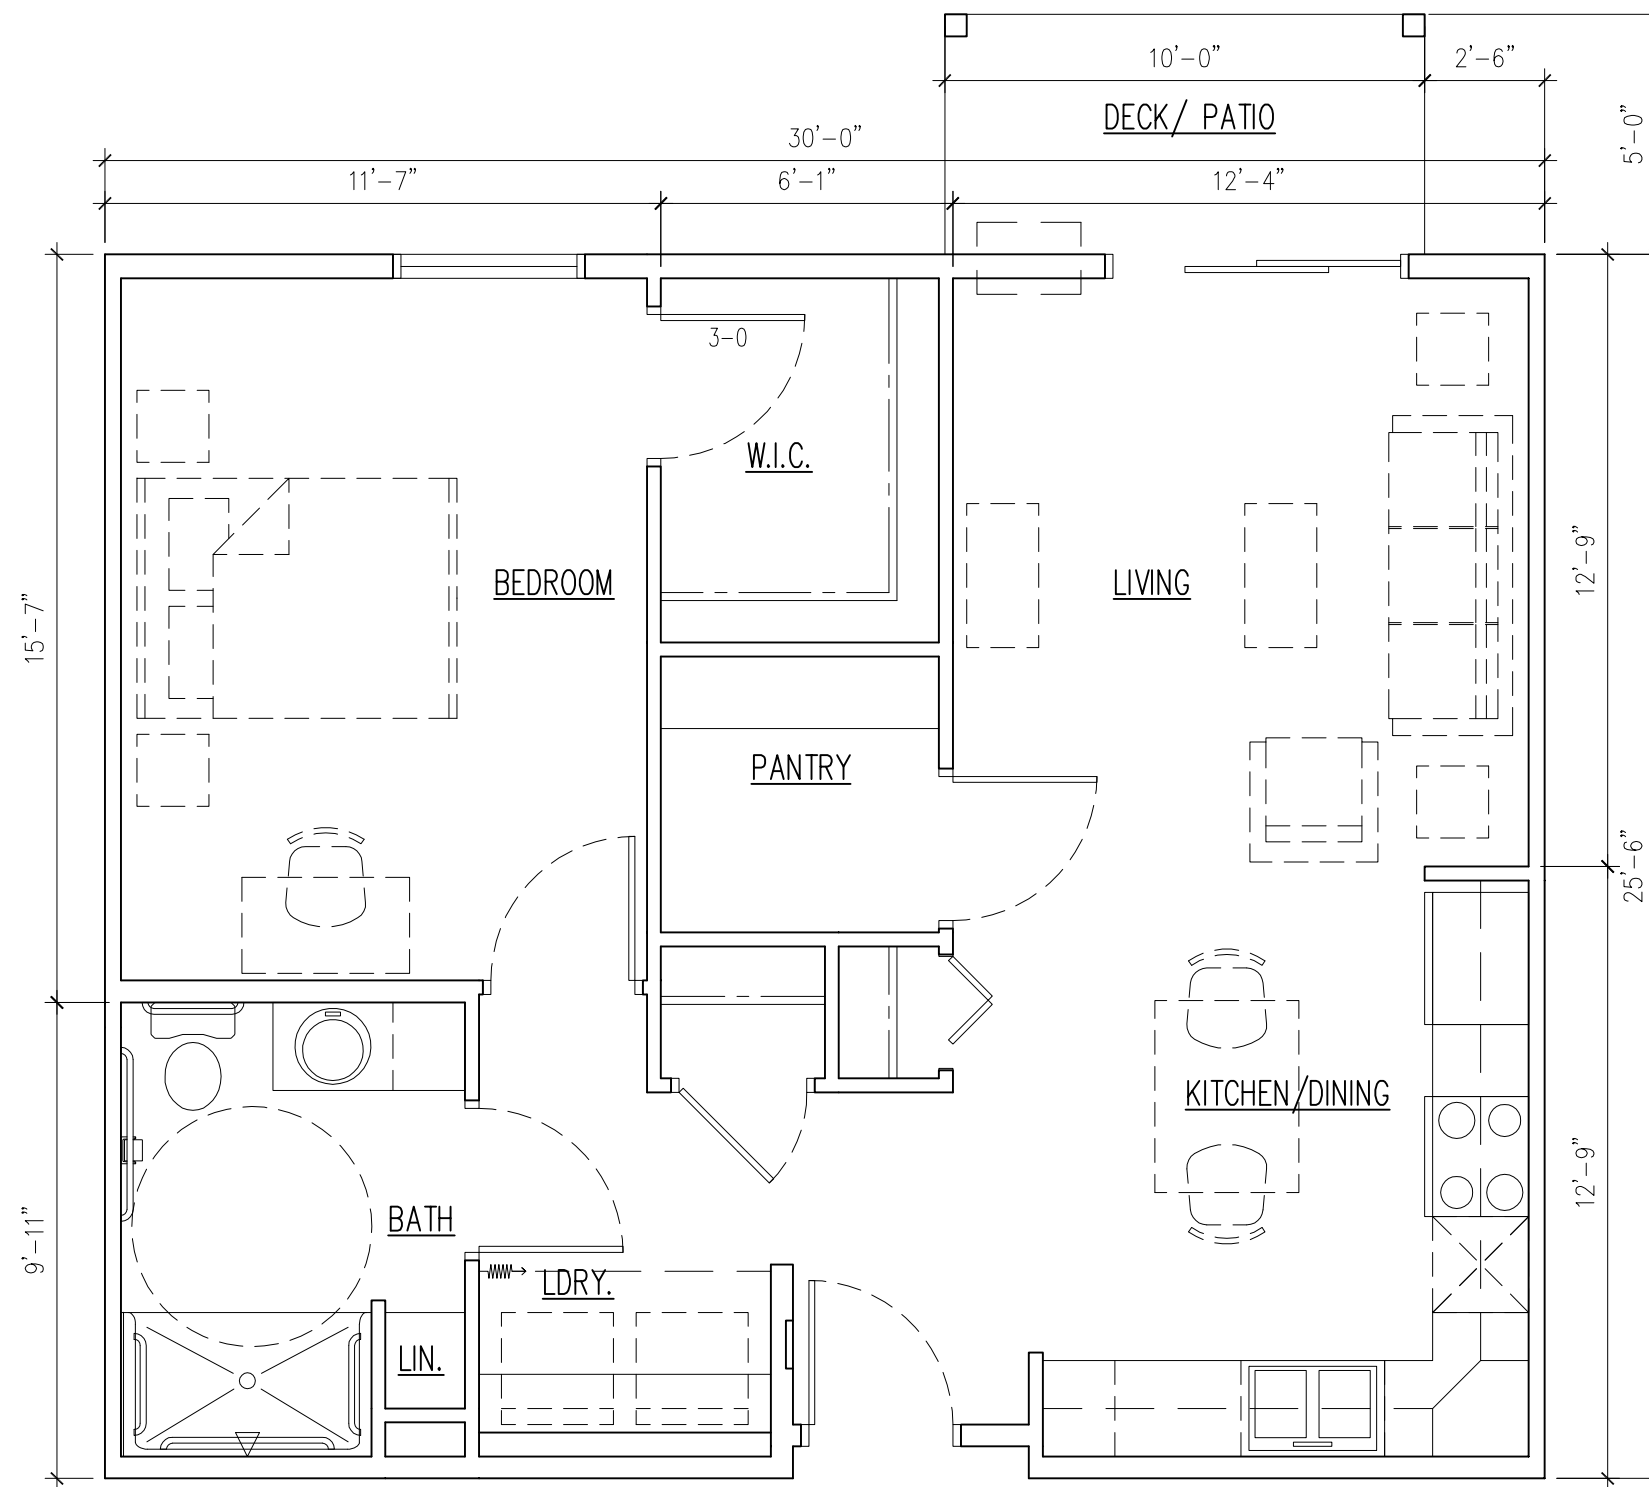

1
A701

ONE BEDROOM - UNIT '1A' - ACCESSIBLE

1/4" = 1'-0"

678 S.F. + 211 S.F. MECHANICAL

2 ONE BEDROOM - UNIT '1B' - ACCESSIBLE
 A701 1/4" = 1'-0"

762 S.F.

3
A701

ONE BEDROOM - UNIT '1C'

1/4" = 1'-0"

762 S.F.

4
 A701 ONE BEDROOM - UNIT '1D' w/ DEN
 1/4" = 1'-0"

839 S.F.