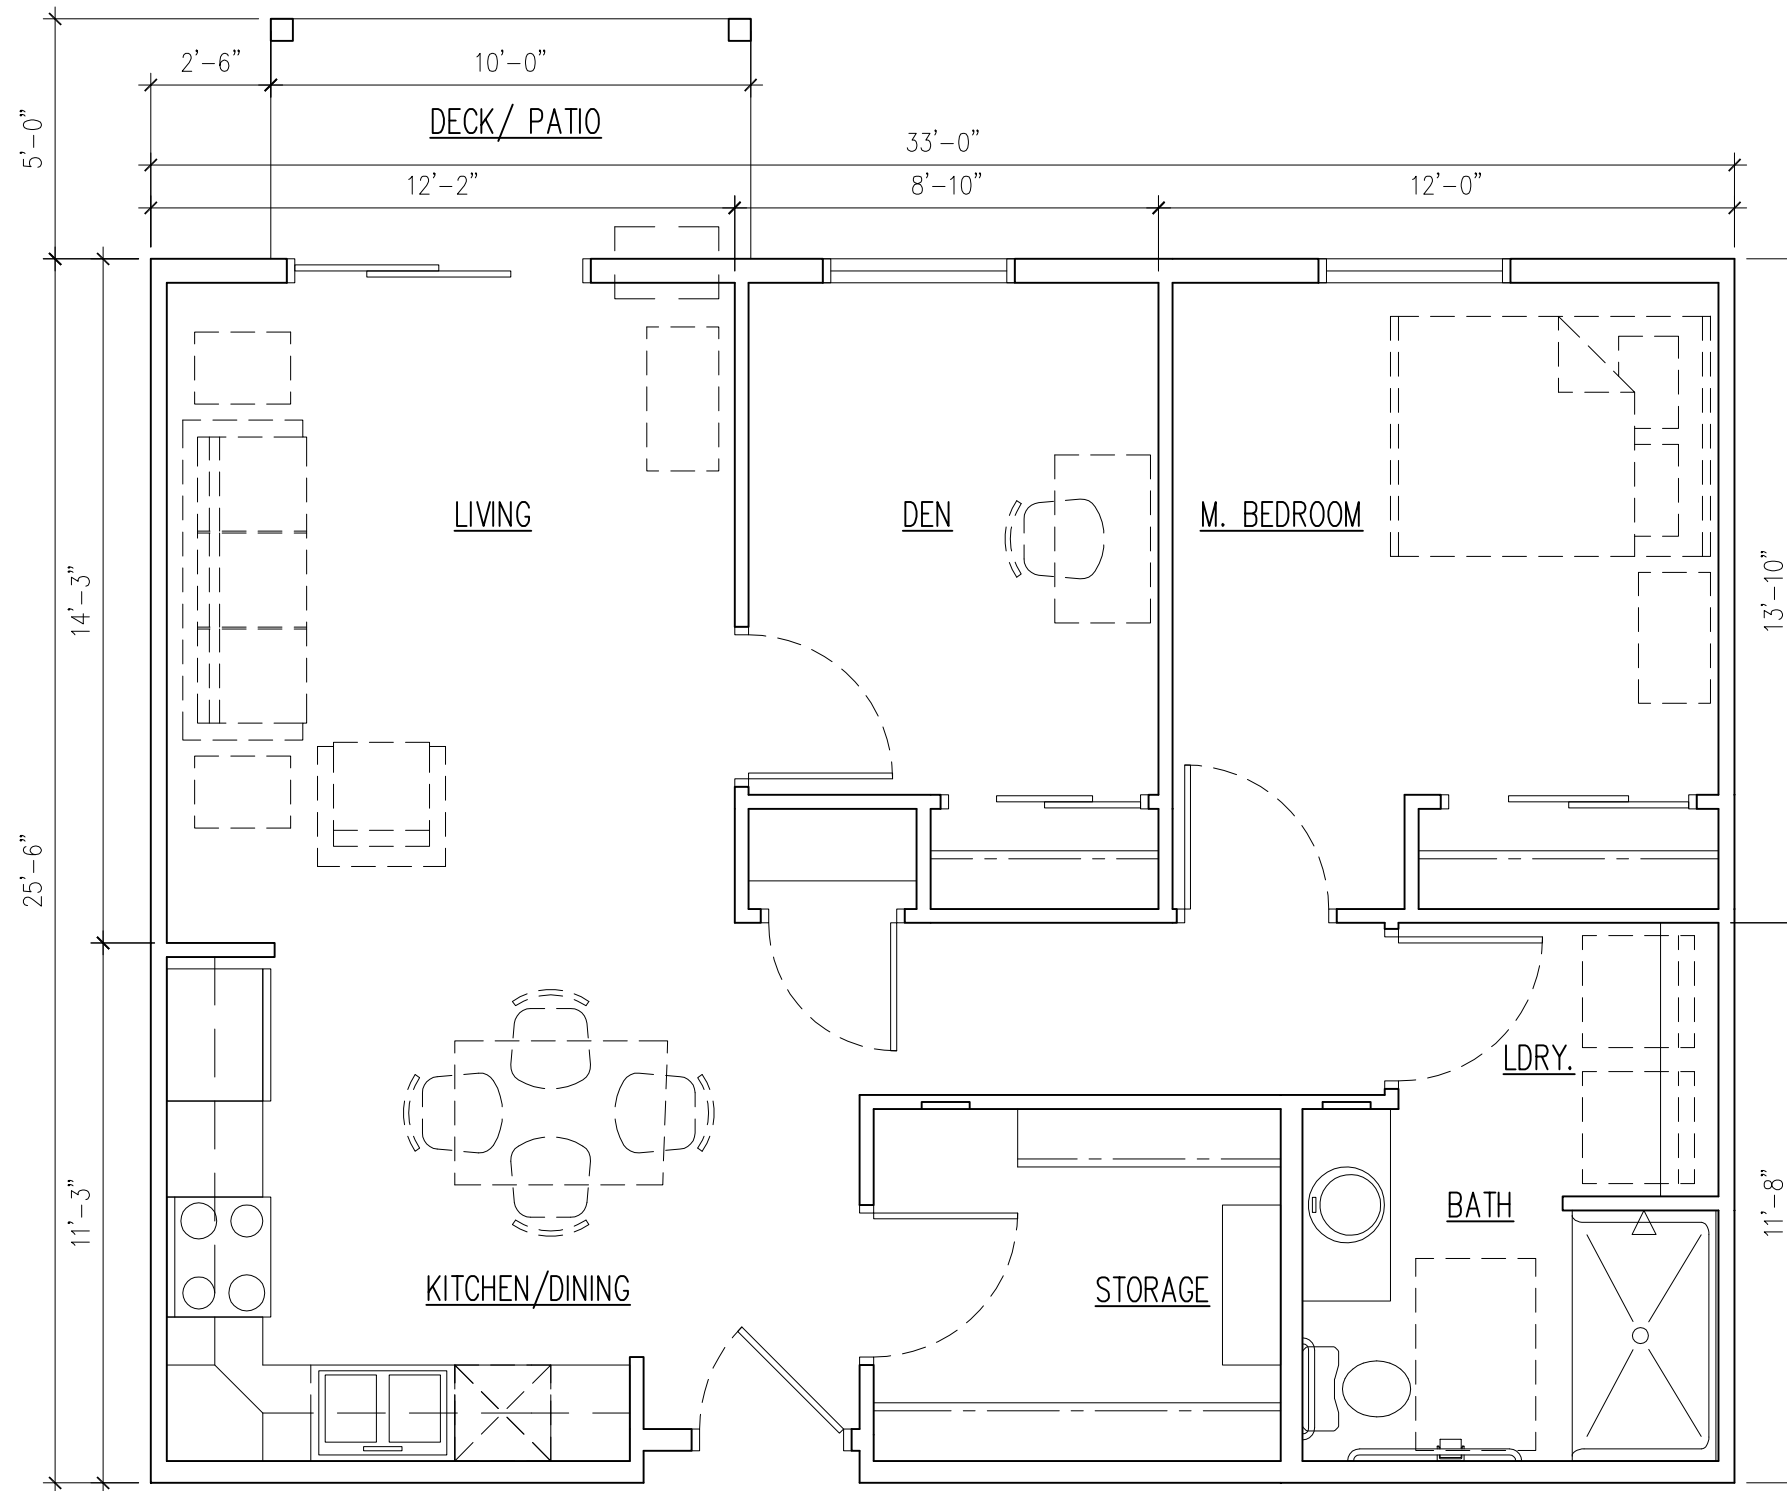

1
A701

ONE BEDROOM - UNIT '1A' - ACCESSIBLE

1/4" = 1'-0"

678 S.F. + 211 S.F. MECHANICAL

2 ONE BEDROOM - UNIT '1B' - ACCESSIBLE
 A701 1/4" = 1'-0"

762 S.F.

3
A701

ONE BEDROOM - UNIT '1C'

1/4" = 1'-0"

762 S.F.

4
 A701 ONE BEDROOM - UNIT '1D' w/ DEN
 1/4" = 1'-0"

839 S.F.