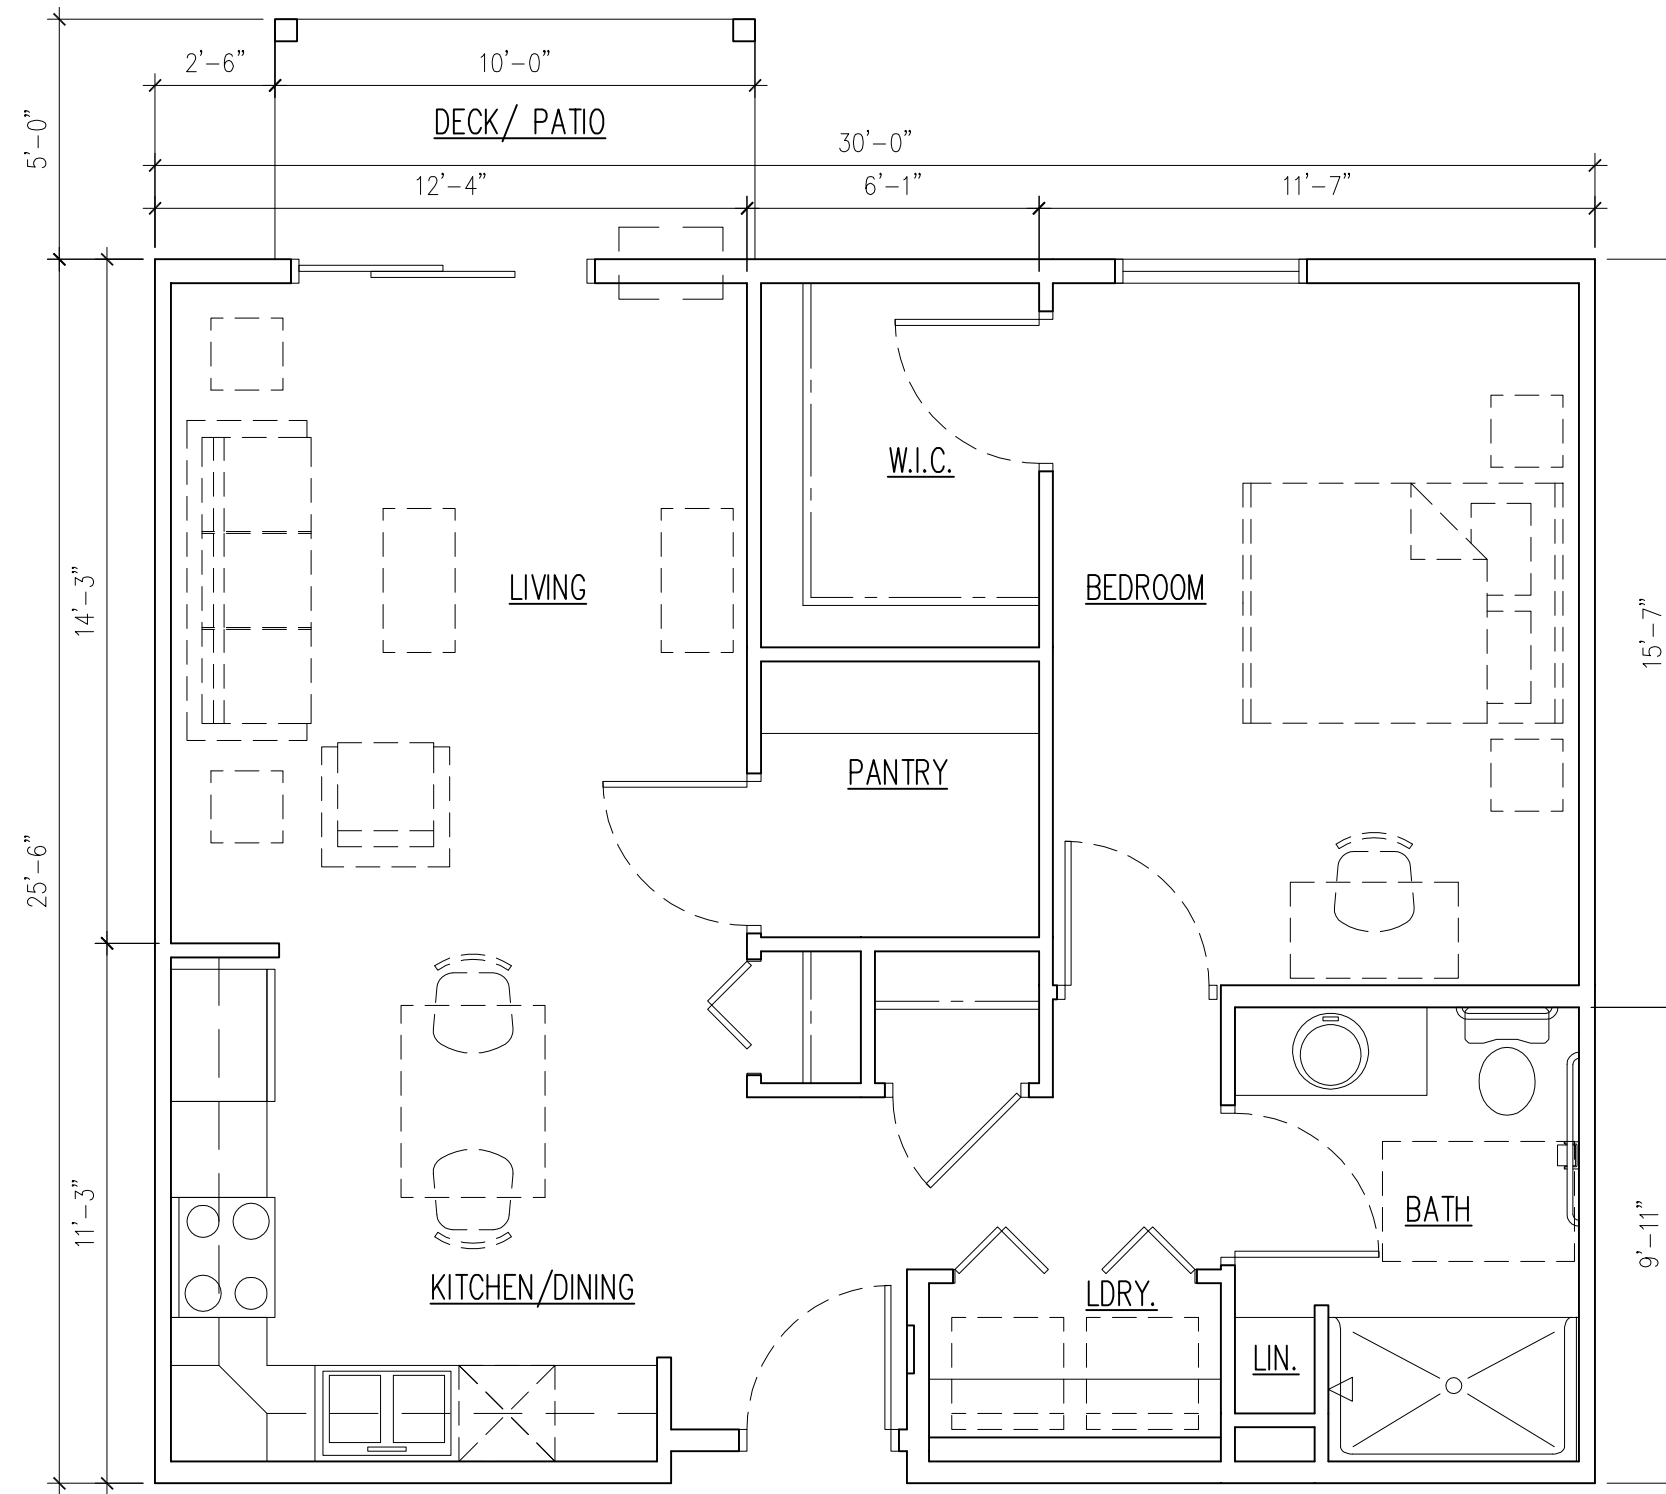

1
A701

ONE BEDROOM - UNIT '1A' - ACCESSIBLE

1/4" = 1'-0"

678 S.F. + 211 S.F. MECHANICAL

2 ONE BEDROOM - UNIT '1B' - ACCESSIBLE
 A701 1/4" = 1'-0"

762 S.F.

3
A701

ONE BEDROOM - UNIT '1C'

1/4" = 1'-0"

762 S.F.

4
 A701 ONE BEDROOM - UNIT '1D' w/ DEN
 1/4" = 1'-0"

839 S.F.